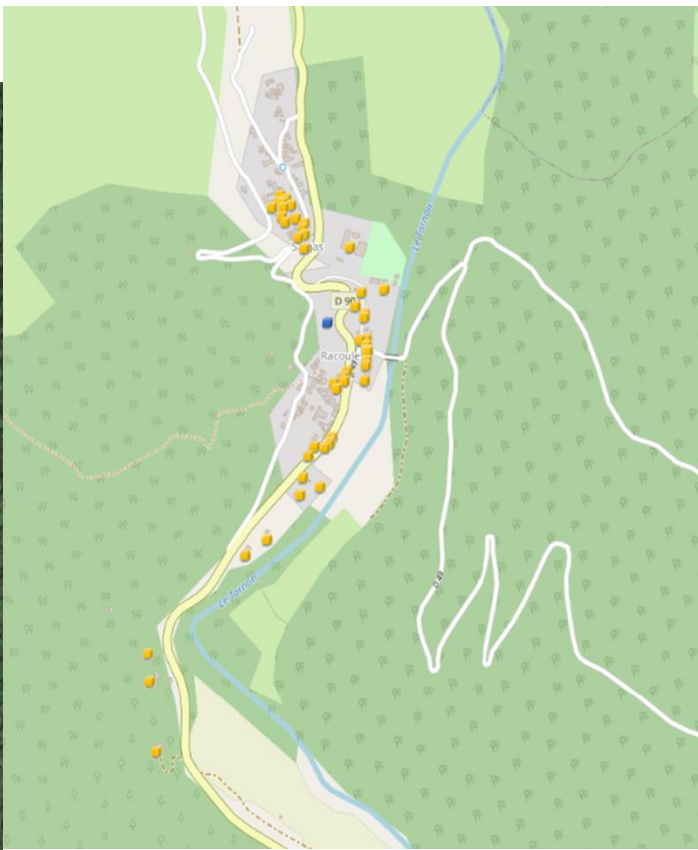

# La fibre Orange à Vebron

Q la placette 48400 vebron x

Village 48400 Vebron

**Adresse éligible à la Fibre**

Débit jusqu'à 2 Gbit/s partagés (1 Gbit/s par équipement) en réception **et** 600 Mbit/s en envoi

A satellite map of the Vebron area in France. The map is overlaid with numerous white circular markers, each containing a black 'F', indicating fiber-optic eligibility. A search bar at the top left contains the text 'la placette 48400 vebron'. Below the search bar, there is a list of services and speeds: 'Débit jusqu'à 2 Gbit/s partagés (1 Gbit/s par équipement) en réception et 600 Mbit/s en envoi'. Further down, there are five star ratings for 'Confort de navigation internet', 'Internet intensif- télétravail', 'Films et séries', and 'Jeux vidéo'. A button labeled 'Découvrir les offres fibre' is positioned below the ratings. A text box in the center of the map says 'Zoomez pour afficher les résultats'. At the bottom left, there is a small inset map of France with orange-colored regions, labeled 'Métropole'. The bottom of the map includes the text 'Leaflet | IGN-F/Geoportail Informations légales'. On the right side of the map, there are navigation controls: a square icon for home, a plus sign for zoom in, a minus sign for zoom out, and a square icon with an 'X' for full screen.